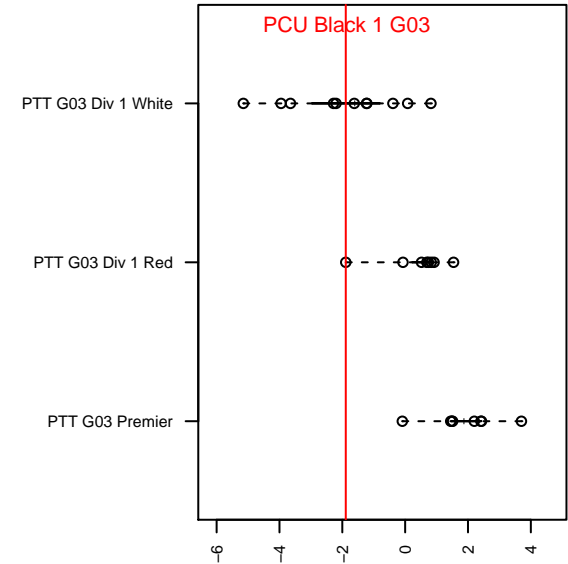

PCU Black 1 G03

Portland City United SC
 Portland, OR
 G03 total strength=1165
 attack=4.07 defense=3.09
 fall league = PTT G03 Div 1 Red
 spr league = PTT Win G03 Div 1 White

alt names used:
 PCU 03G BLACK
 PCU 03G Black 1
 PCU 03G Black 1
 PCU G03 BLACK
 PORTLAND CITY UNITED SC PCU G03 BLAC
 PCU 03G Black 1

**attack and defense variance (black dot)
relative to other teams
and top 10 in region**

**attack and defense rating
relative to others at age
and all opponents in last 13 months**

Performance relative to 13 month average