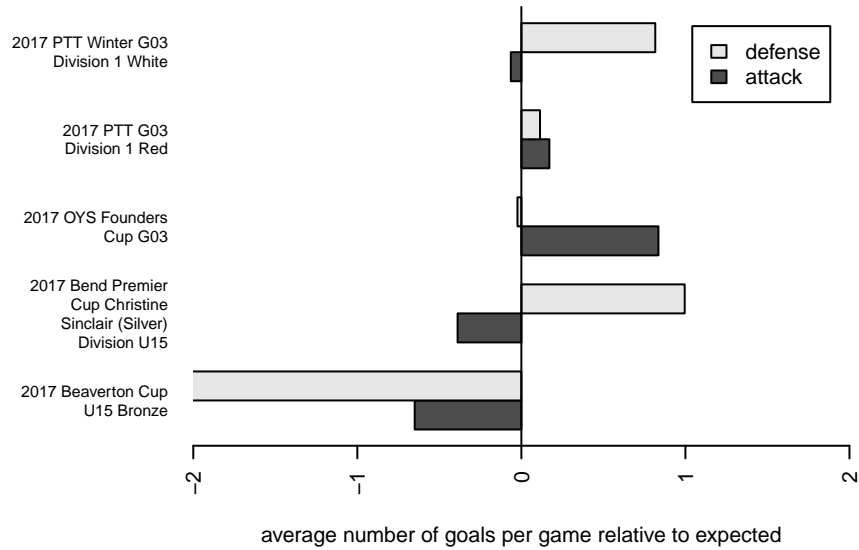

PCU Black 1 G03

Portland City United SC
 Portland, OR
 G03 total strength=1165
 attack=4.07 defense=3.09
 fall league = PTT G03 Div 1 Red
 spr league = PTT Win G03 Div 1 White

alt names used:
 PCU 03G BLACK
 PCU 03G Black 1
 PCU 03G Black 1
 PCU G03 BLACK
 PORTLAND CITY UNITED SC PCU G03 BLAC
 PCU 03G Black 1

Venues played:
 2017 PCU Summer Classic Silver
 2017 Beaverton Cup U15 Bronze
 2017 Bend Premier Cup Christine Sinclair (Silver)
 2017 PTT G03 Division 1 Red
 2017 OYS Founders Cup G03
 2017 PTT Winter G03 Division 1 White

**attack and defense variance (black dot)
relative to other teams
and top 10 in region**

**attack and defense rating
relative to others at age
and all opponents in last 13 months**

Performance relative to 13 month average