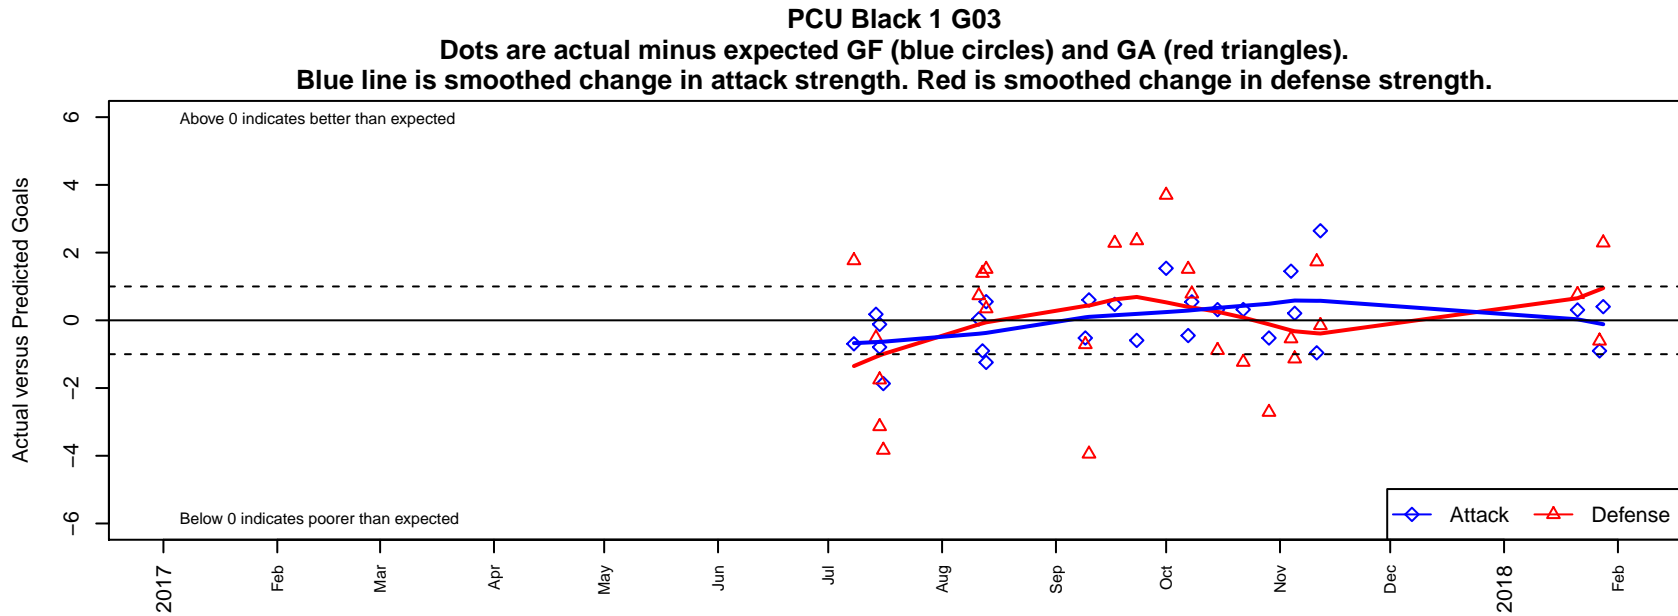

PCU Black 1 G03

Portland City United SC
 Portland, OR
 G03 total strength=1165
 attack=4.07 defense=3.09
 fall league = PTT G03 Div 1 Red
 spr league = PTT Win G03 Div 1 White

alt names used:
 PCU 03G BLACK
 PCU 03G Black 1
 PCU 03G Black 1
 PCU G03 BLACK
 PORTLAND CITY UNITED SC PCU G03 BLAC
 PCU 03G Black 1

**attack and defense variance (black dot)
relative to other teams
and top 10 in region**

**attack and defense rating
relative to others at age
and all opponents in last 13 months**

Performance relative to 13 month average